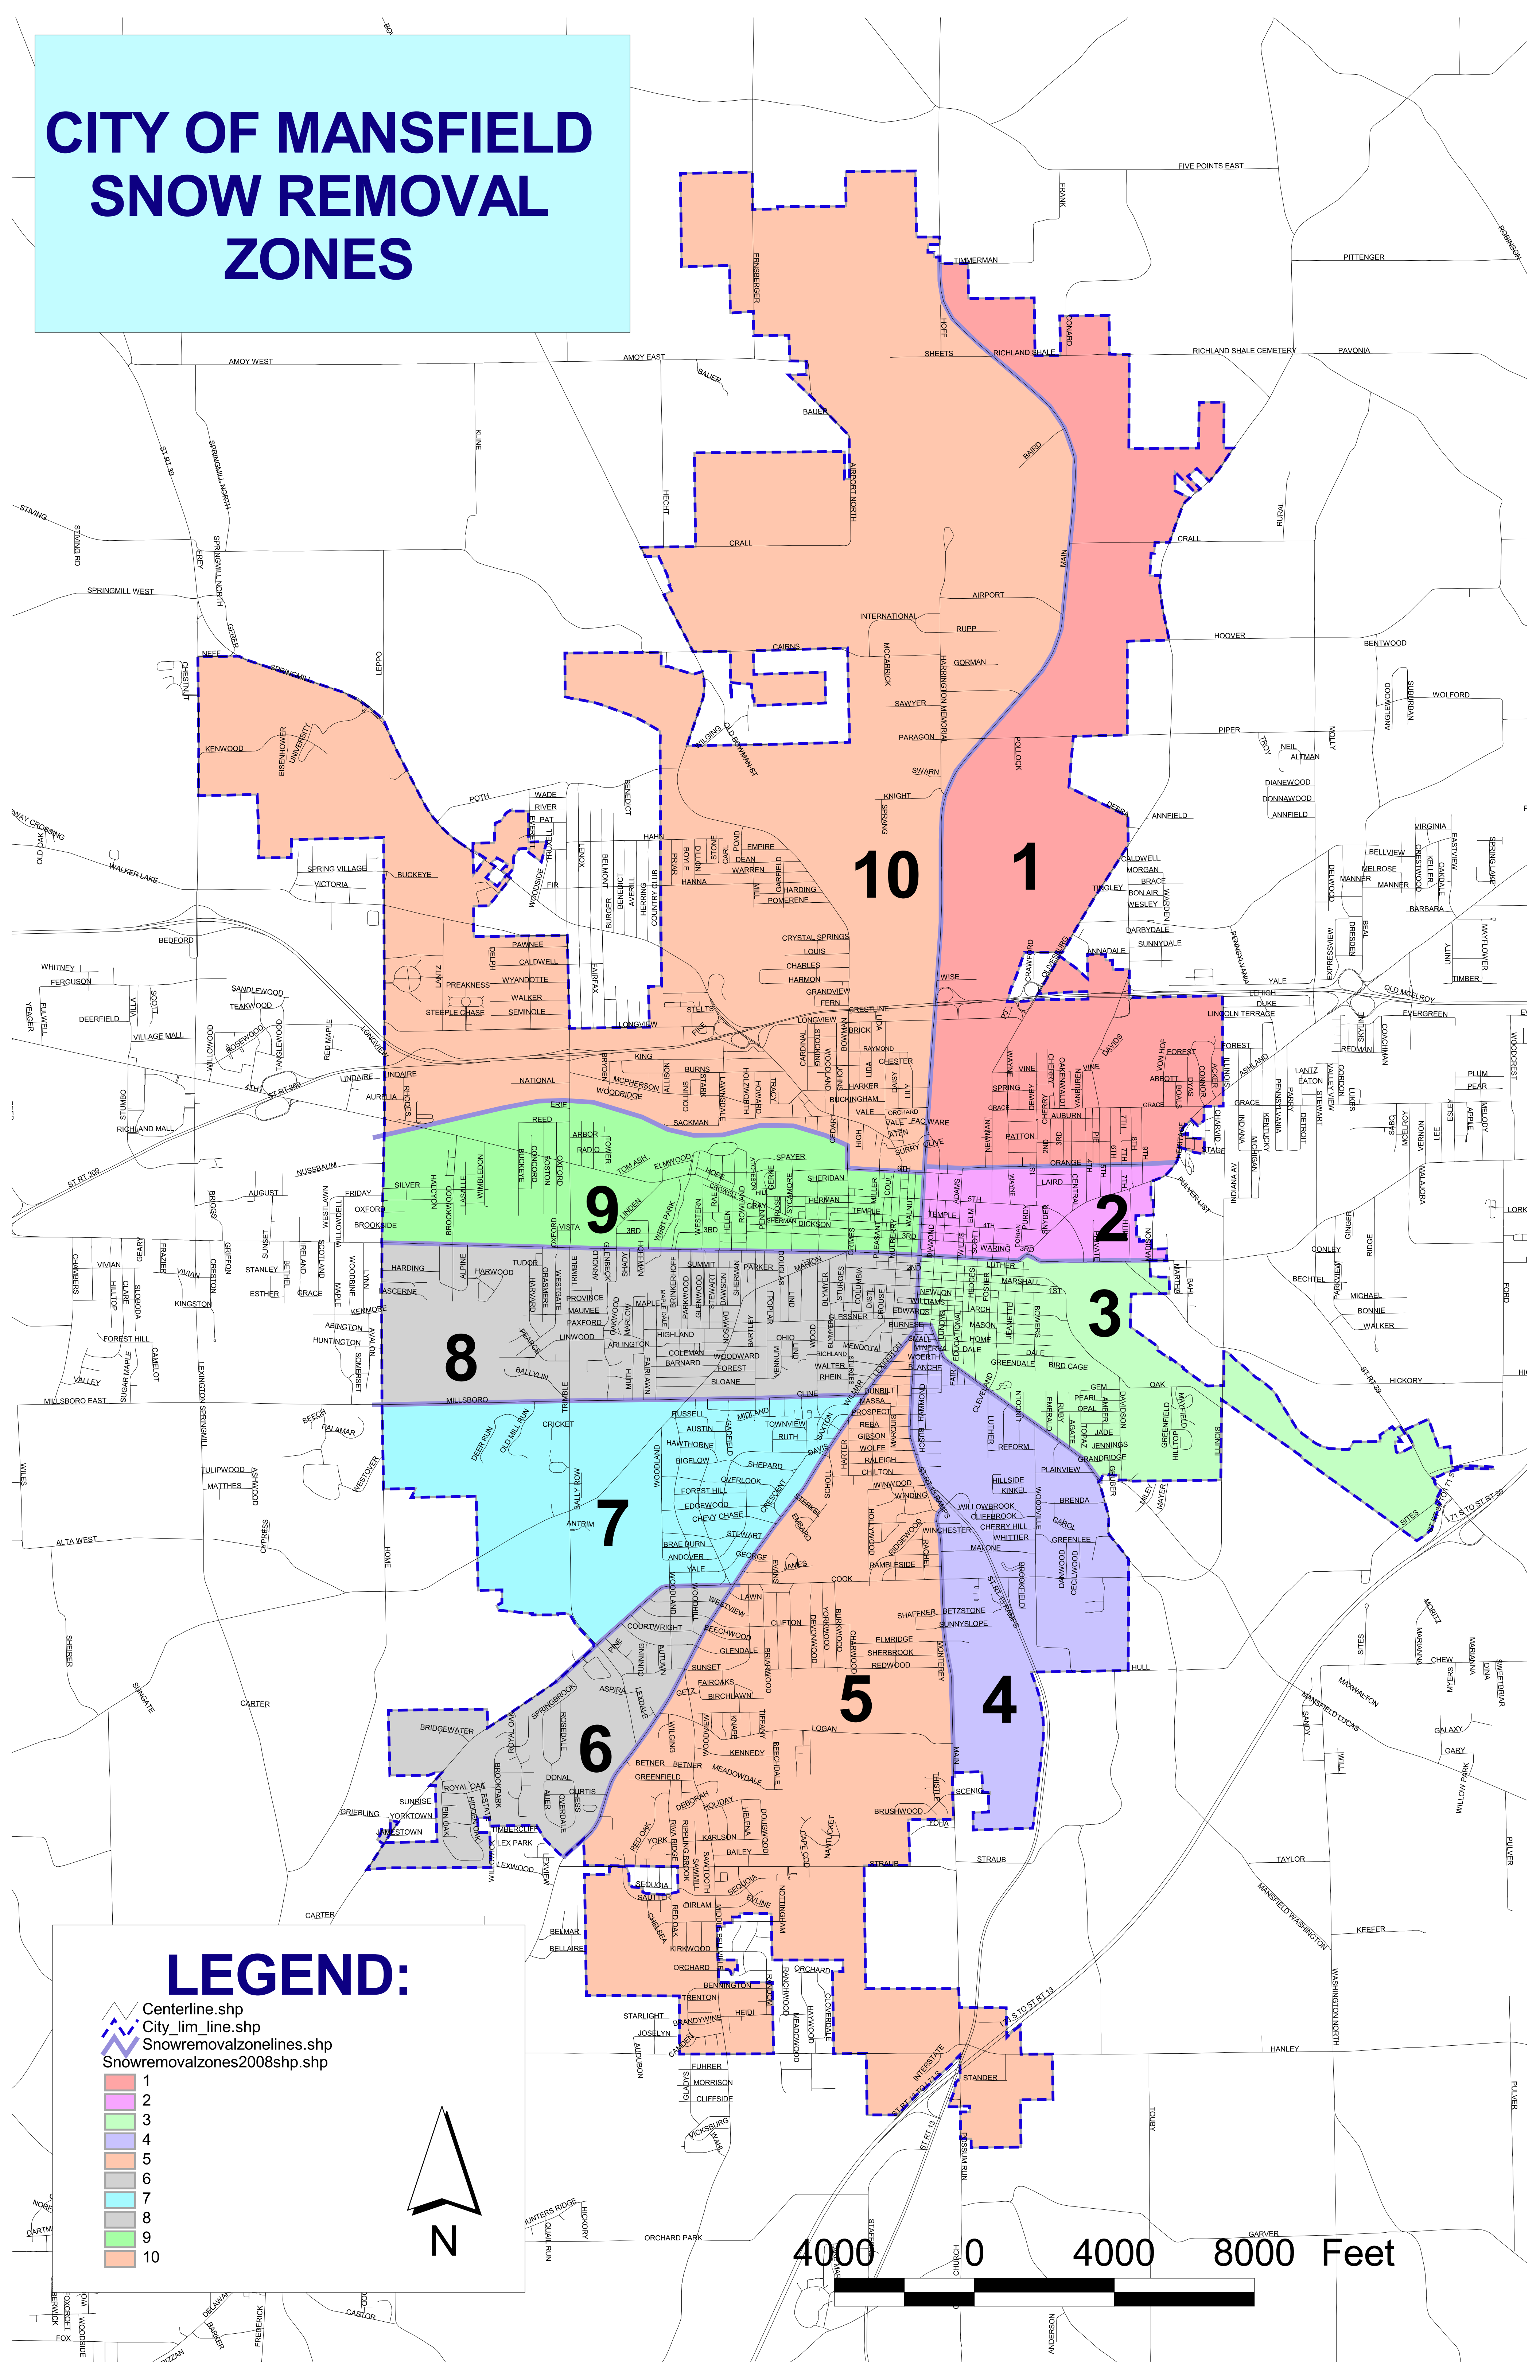

CITY OF MANSFIELD SNOW REMOVAL ZONES

LEGEND:

-  Centerline.shp
 -  City_lim_line.shp
 -  Snowremovalzonelines.shp
 -  Snowremovalzones2008shp.shp
- | | |
|---|----|
|  | 1 |
|  | 2 |
|  | 3 |
|  | 4 |
|  | 5 |
|  | 6 |
|  | 7 |
|  | 8 |
|  | 9 |
|  | 10 |