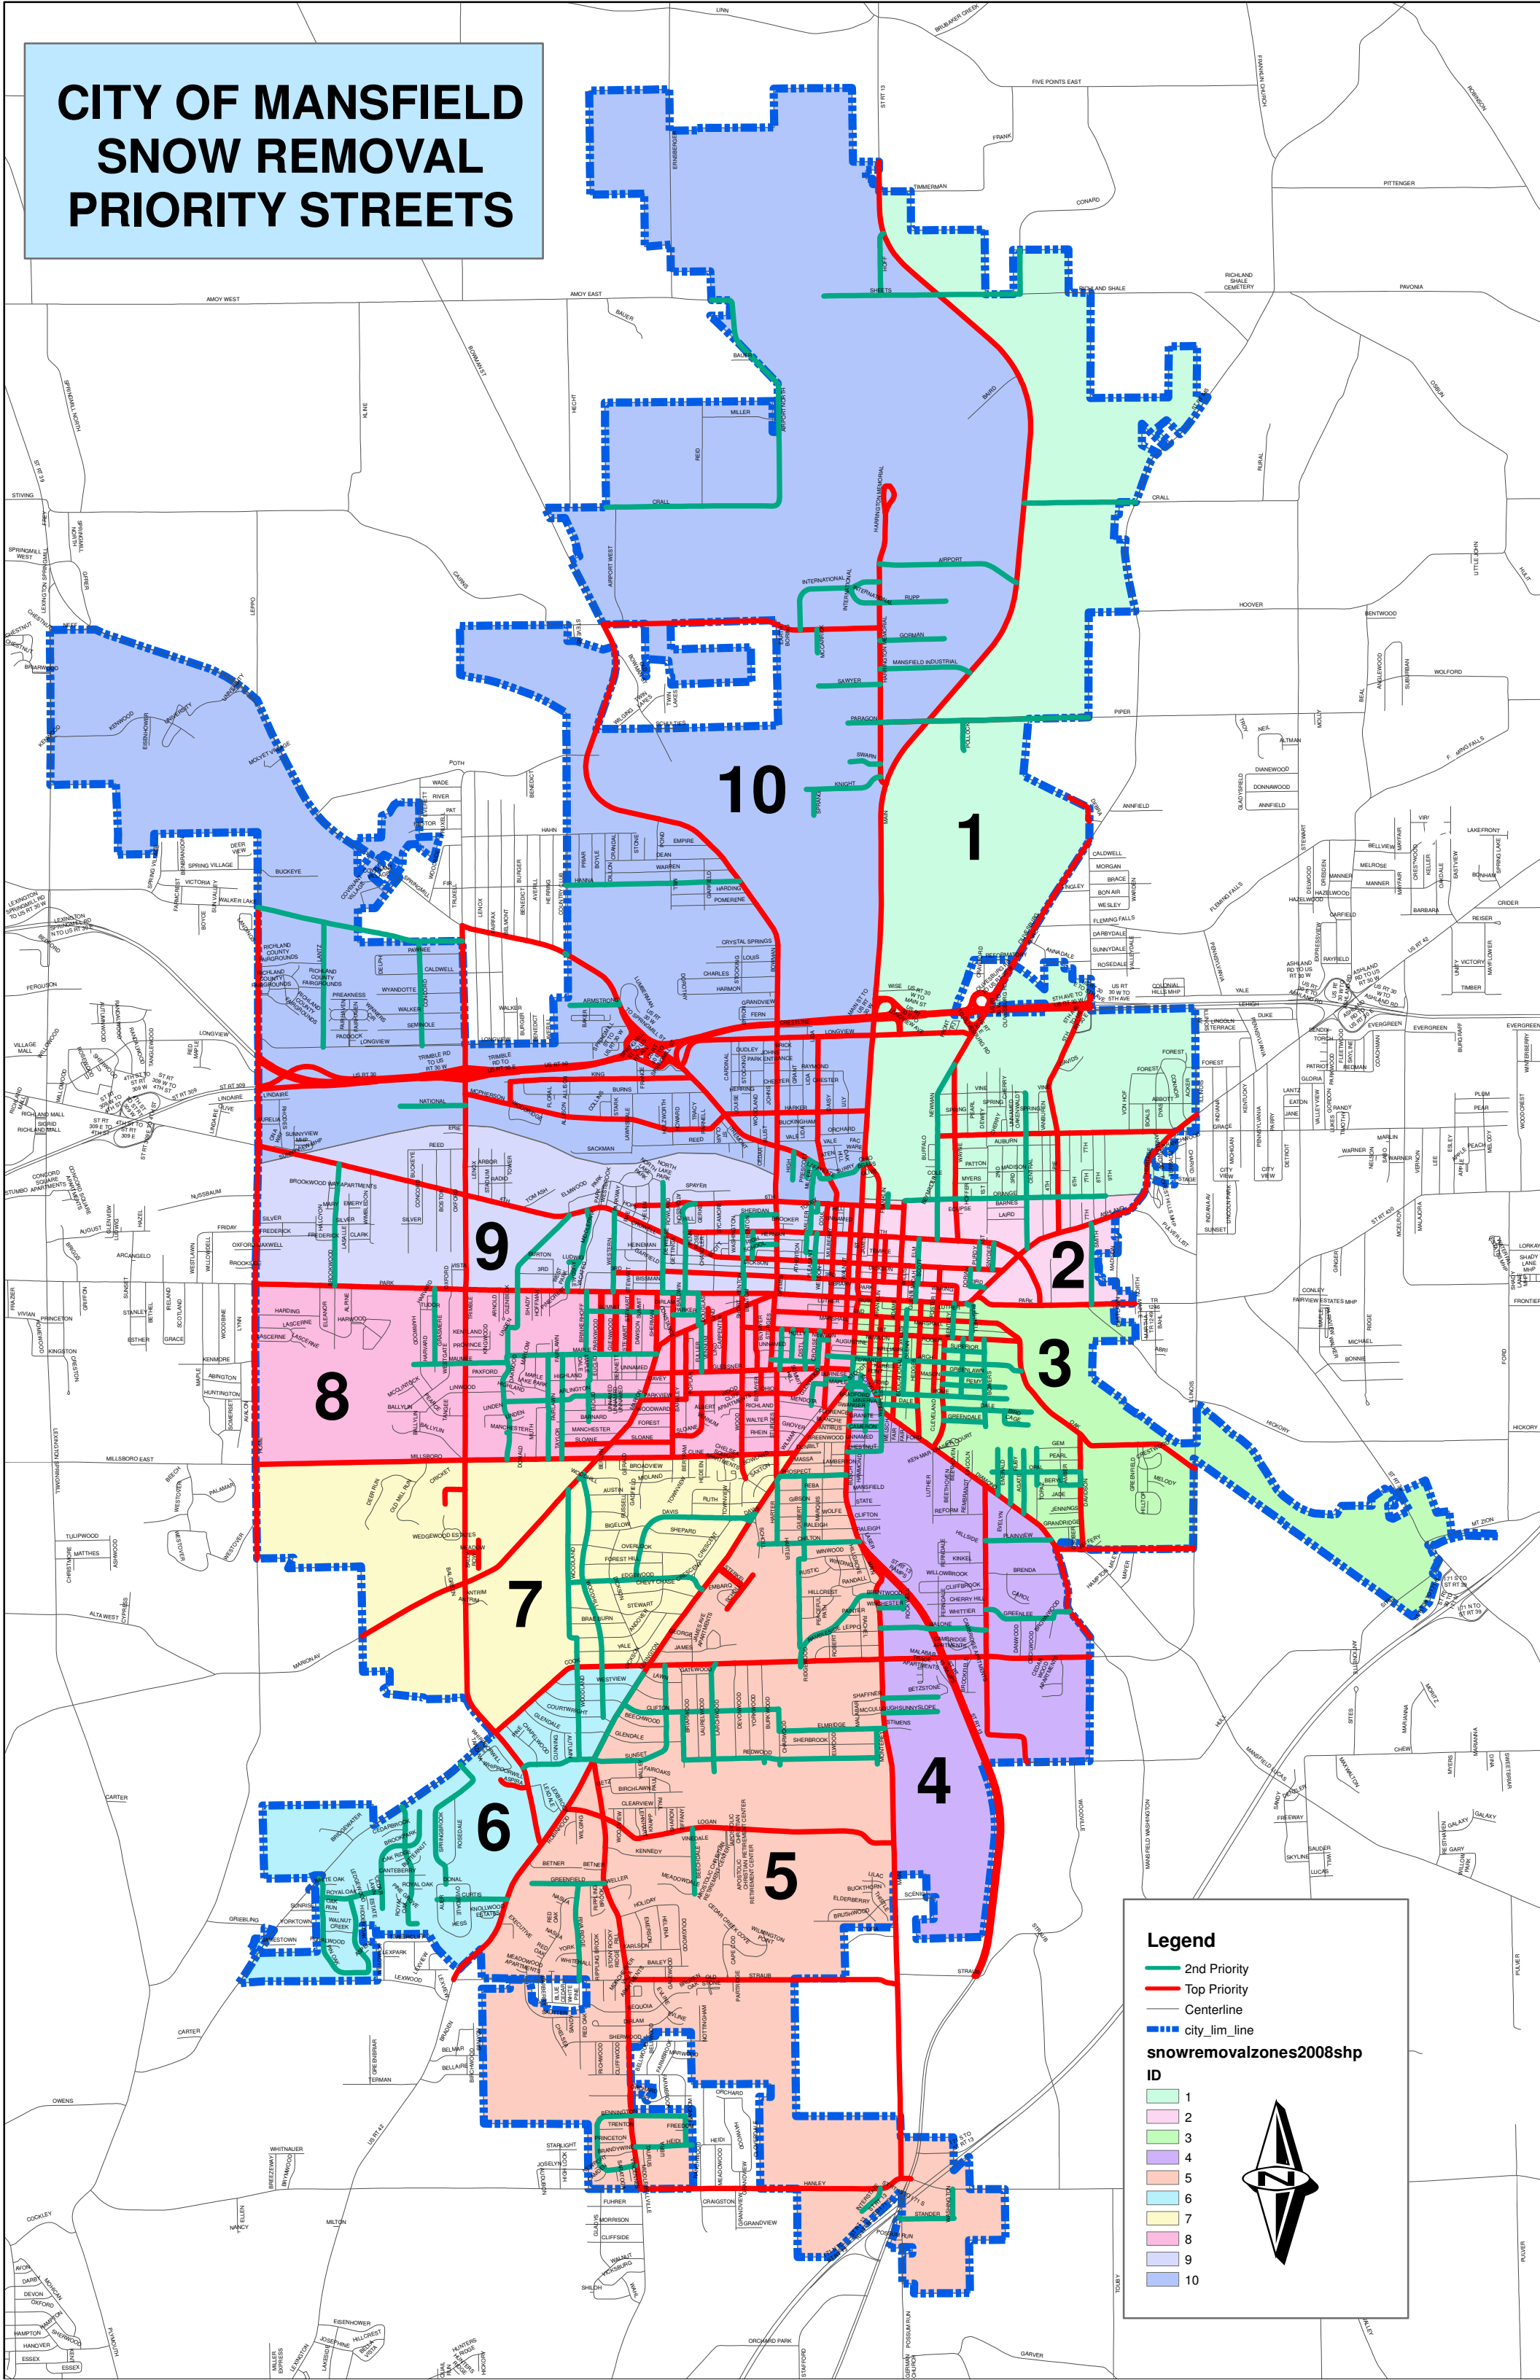

CITY OF MANSFIELD SNOW REMOVAL PRIORITY STREETS

Legend

- 2nd Priority
- Top Priority
- Centerline
- city_lim_line

snowremovalzones2008shp

ID

- 1
- 2
- 3
- 4
- 5
- 6
- 7
- 8
- 9
- 10